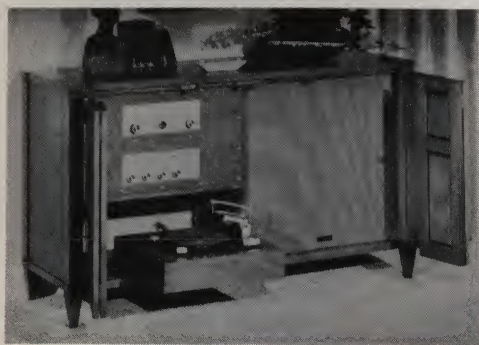

Also available in Milan Cherry Finish as No. 5711-9.

**5924-9**

**ITALIAN PROVINCIAL HI FI CABINET**

The top is of figured Cherry veneers, banded in solid Cherry. Finished in Milan Cherry. Underparts are of genuine Cherry. Two folding doors are fitted with antiqued brass pulls. Antiqued brass ferrules. Available only without component parts. Top 54 $\frac{3}{4}$  x 18 in. Hgt. 32 $\frac{1}{2}$  in.